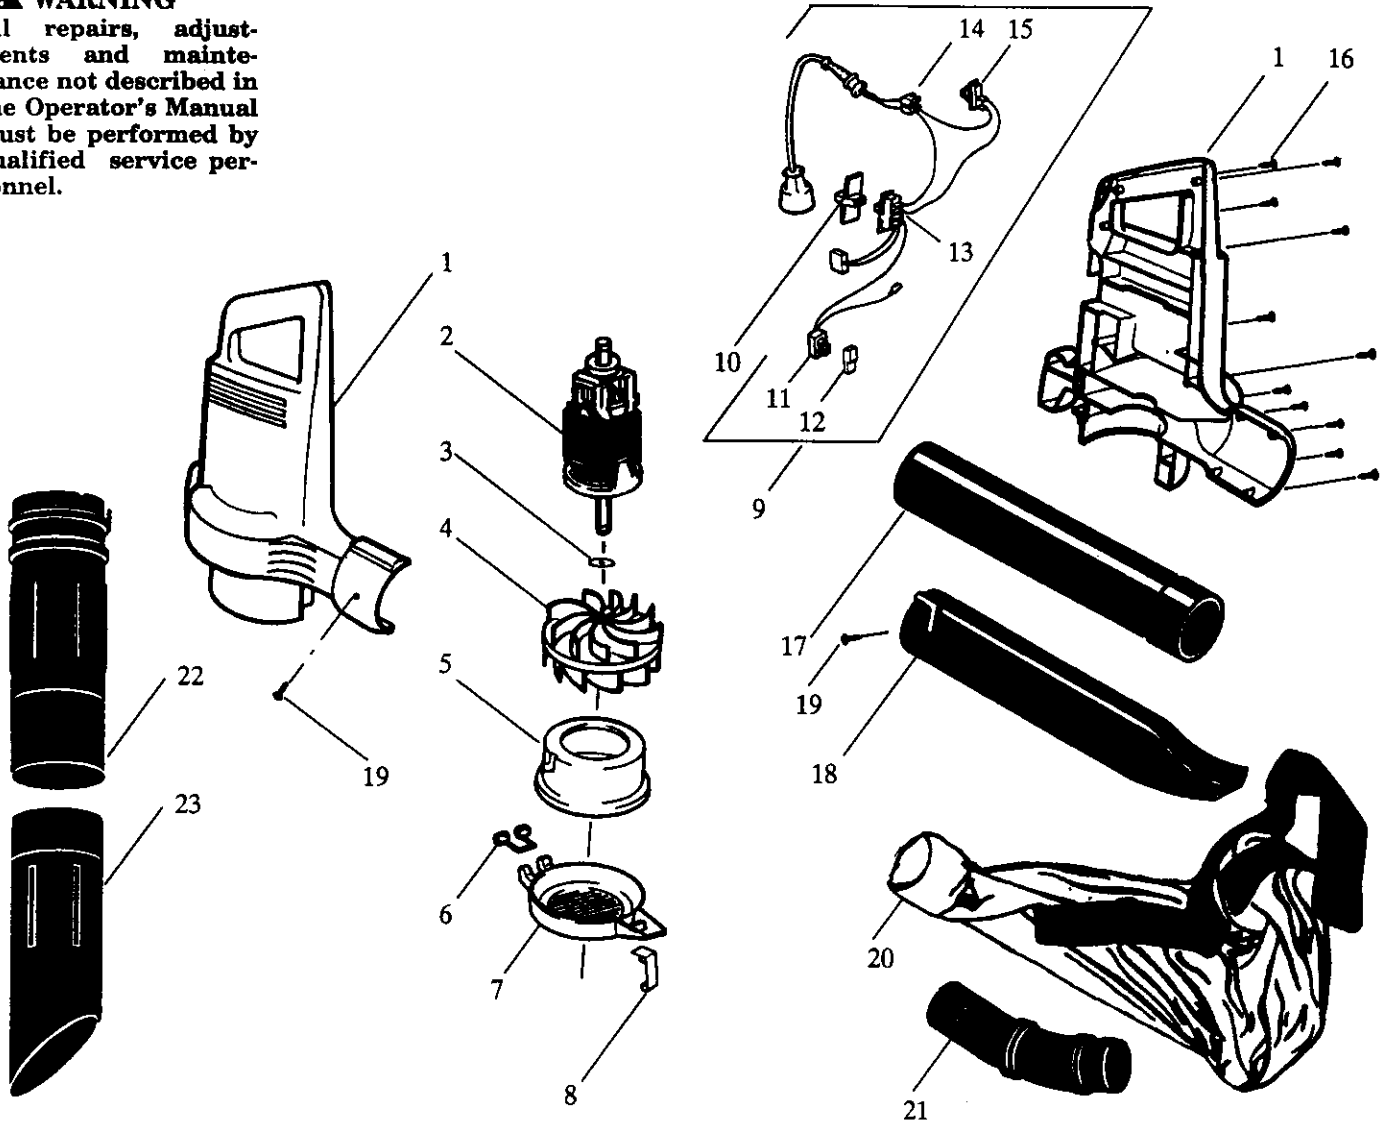

Prod.No: 954 71 53-51

SPAREPARTS

107 26 65-61

▲ WARNING

All repairs, adjustments and maintenance not described in the Operator's Manual must be performed by qualified service personnel.

Ref.	Part No.	Description	Ref.	Part No.	Description
1	530-402398	Housing Set	17	✓ 530-401884	Blower Tube
2	530-402230	Motor Assembly	18	✓ 530-094662	Flare Nozzle
3	530-400897	Washer-Impeller	19	✓ 530-402528	Screw-Blower Tube
4	530-401097	Impeller	20	530-402533	Vacuum Bag
5	530-402045	Restrictor	21	530-402312	Elbow-Vac Bag
6	530-402043	Spring Return	22	530-402231	Vac Tube Inlet
7	✓ 530-402635	Inlet cover	23	✓ 530-402232	Vac Tube Lower
8	530-402044	Lever Spring			
9	-	Harness (Incl. 11-14)			
	530-402225	Europe			
	530-402401	UK			
10	530-402041	Switch Cover			
11	530-402227	Hinge Switch			
12	✓ 530-402636	Cover-Hinge Switch			
13	530-402226	Switch			
14	530-360176	Terminal Block			
15	530-402294	Thermal Circuit Breaker			
16	530-016120	Screw			